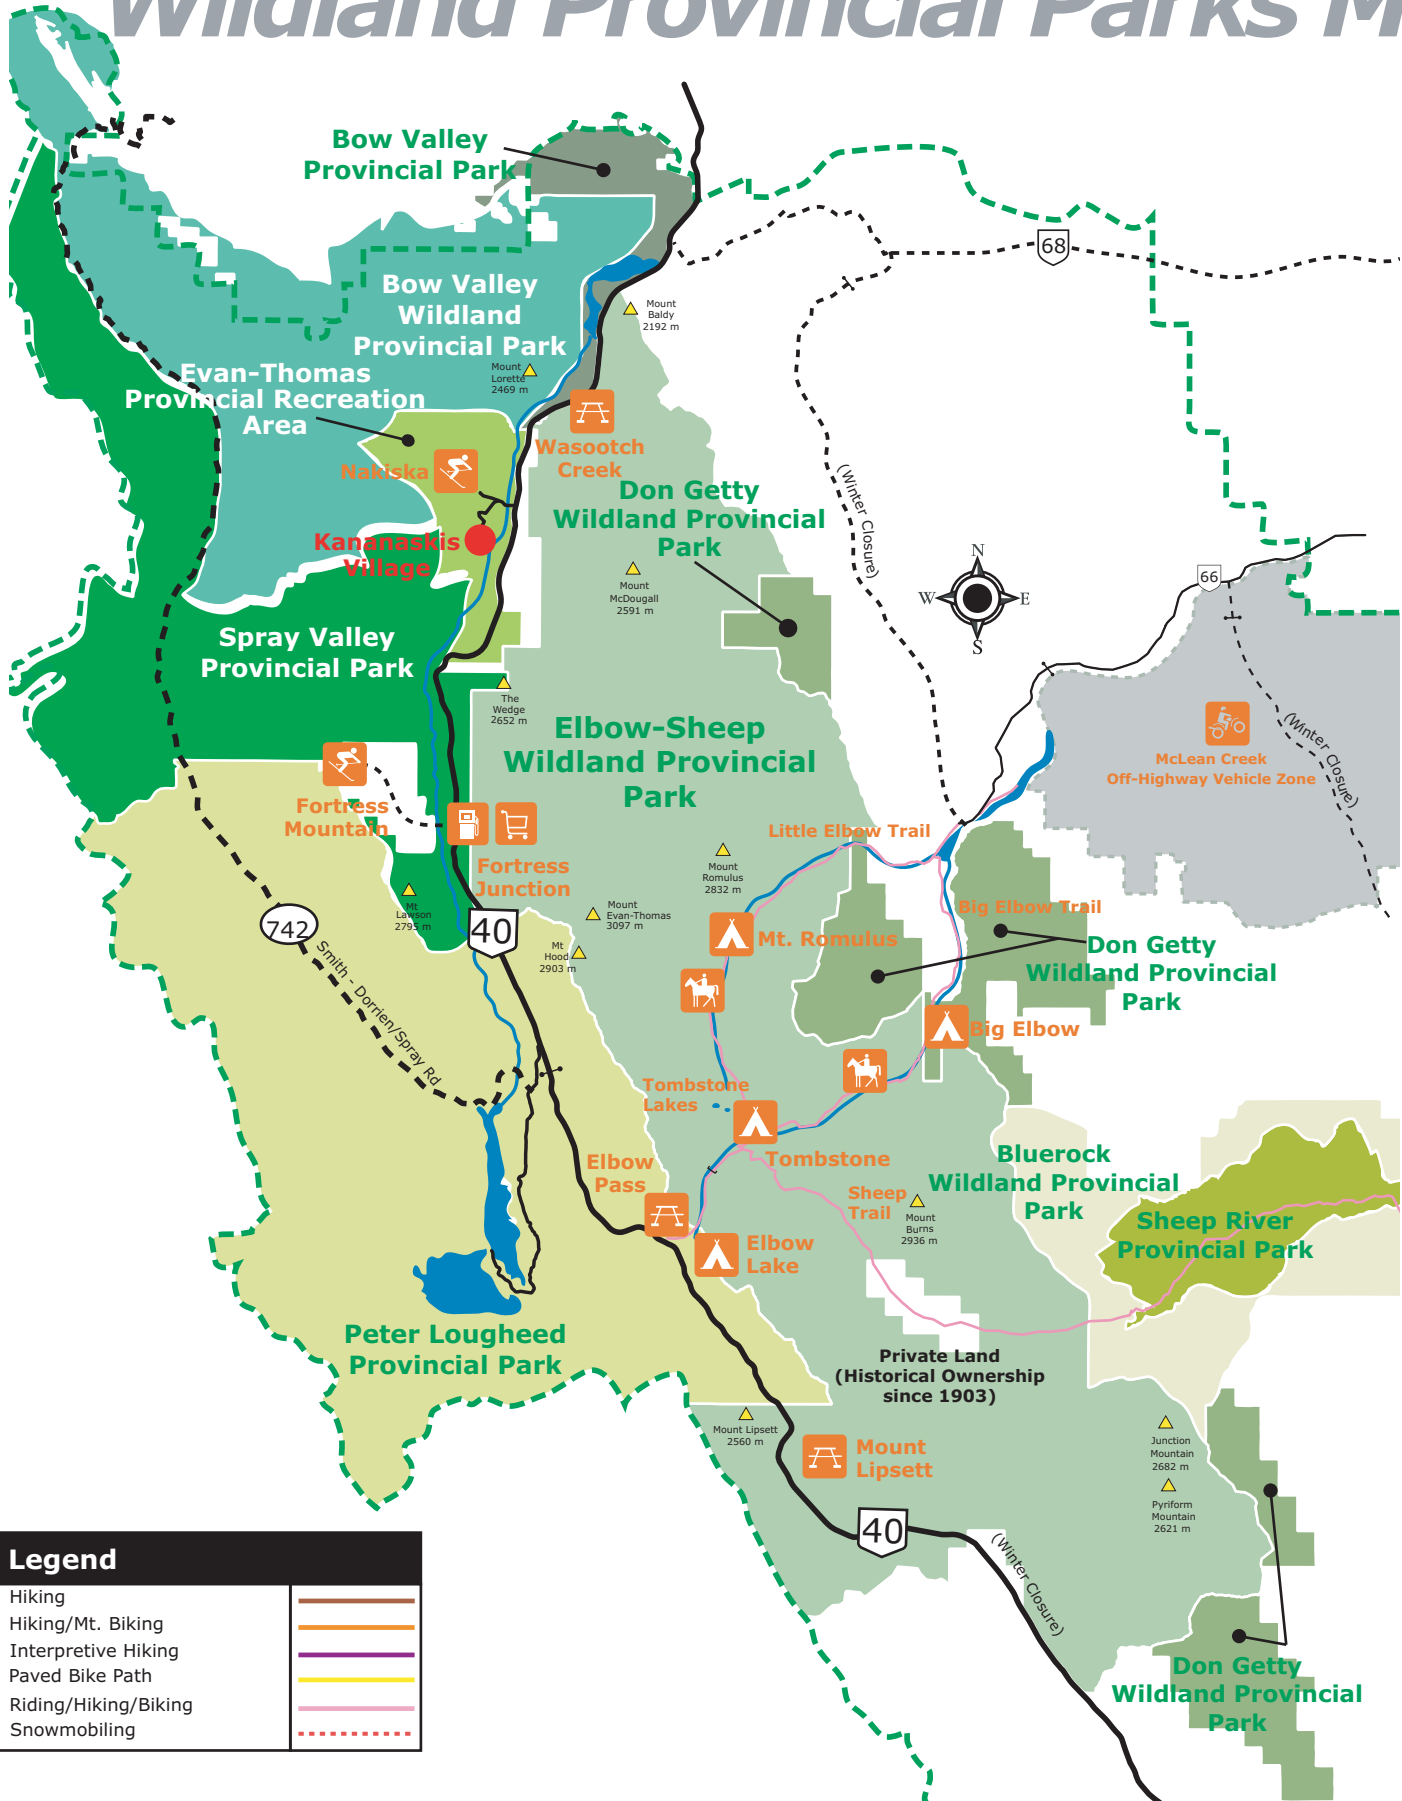

# Elbow Sheep & Don Getty Wildland Provincial Parks Map

Legend	
Hiking	
Hiking/Mt. Biking	
Interpretive Hiking	
Paved Bike Path	
Riding/Hiking/Biking	
Snowmobiling	